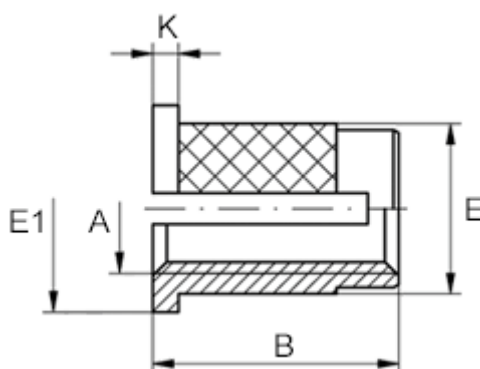

# Data Sheet

Article number: 12842000020800  
Description: KLEE-coil 842 000 020.800  
M2 Brass

## Measures

---

Female thread A	= M2
Flange diameter E1	= 5.0
Flange height	= 1.0
Length B	= 4.0
Min distance to edge	= 2.0
Outer diameter E	= 4.00
Recommended bore diameter	= 3.2 to 3.3